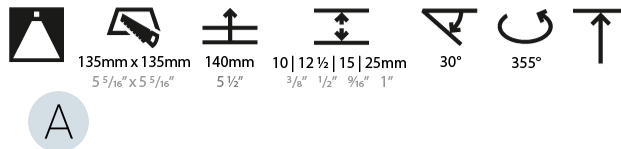

ELECTRICAL

Lamp Type: LED (Zhaga Standard)
Input Wattage (W): 28.6
Total Output Wattage (W): 26.4
Dimming: Tri-Mode (Non-Dimming and Phase Dimming (120Vac only) and 0-10V Dimming)
Driver Included: No
Driver Location: Recessed Housing
Driver Type: Constant Current - Universal
Driver Class: Class 2
Housing: See components
Input Voltage (V): 120 - 277
Constant Current (MA): 700

LED

Number of LEDs: 1
Color Temperature (°K): 2700 / 3000 / 3500 / 4000
Max. Delivered Lumen (lm): 2210 / 2270 / 2391 / 2440
CRI: >90 CRI
Lamp Life (hrs): 50000
Upon Request: Special Color Temperature RGB-W Tunable White Special LED

OPTICAL

Reflector: 18 / 26 / 40
Adjustability: Rotational 355°; Tilt 30°
Upon Request: Special Beam Angles

RATINGS AND CERTIFICATIONS

Zaneen Group Inc. © 2024. T 1-800-388-2362. F 416-247-9319. www.zaneen.com
Certified by: Certified for North American Standards
Available for International specifications by adding "INT" at the end of the existing Model #. For assistance on 'custom' specifications, contact zteam@zaneen.com.
IP rating: IP44
In a constant effort to supply the best product, we reserve the right to change specifications or materials without notice. The most recent specification sheets are found at zaneen.com