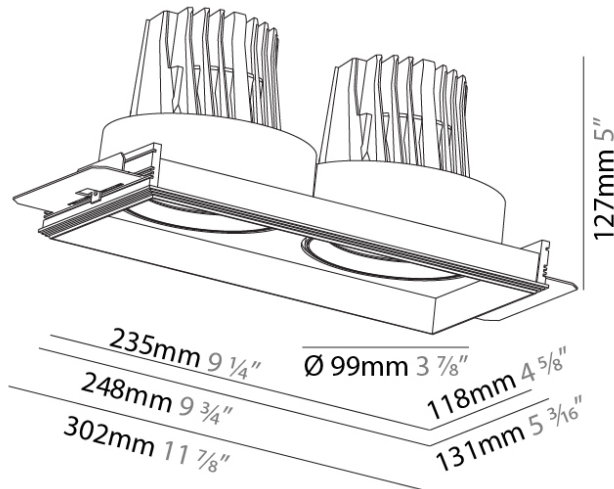

RATINGS AND CERTIFICATIONS

3382, F 416-247-9319, www.zaneen.com

Available for international specifications by adding 'INT' at the end of the existing Model #. For assistance on 'custom' specifications, contact zteam@zaneen.com. In a constant effort to supply the best product, we reserve the right to change specifications or materials without notice. The most recent specification sheets are found at zaneen.com

IP rating: IP44