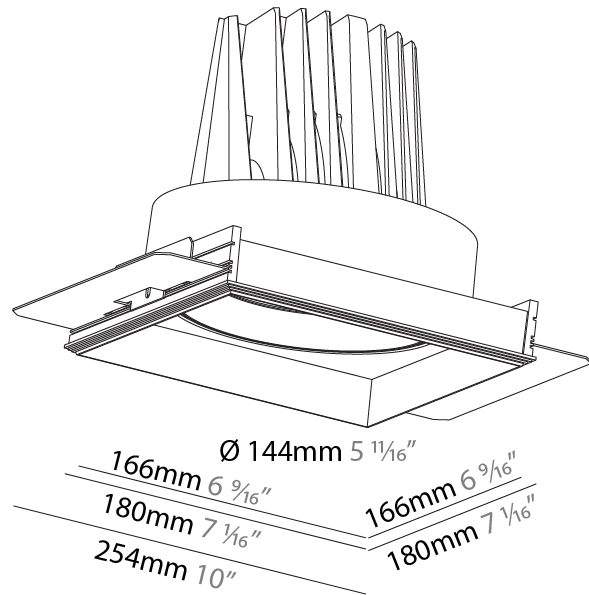

ELECTRICAL

Lamp Type: LED (Zhaga Standard)
Input Wattage (W): 23.1
Total Output Wattage (W): 21.2
Dimming: Tri-Mode (Non-Dimming and Phase Dimming (120Vac only) and 0-10V Dimming)
Driver Included: No
Driver Location: Recessed Housing
Driver Type: Constant Current - Universal
Driver Class: Class 2
Housing: See components
Input Voltage (V): 120 - 277
Constant Current (MA): 700

LED

Number of LEDs: 1
Color Temperature (°K): 2700 / 3000 / 3500 / 4000
Max. Delivered Lumen (lm): 1440 / 1490 / 1568 / 1600
CRI: >90 CRI
Lamp Life (hrs): 50000
Upon Request: Special Color Temperature RGB-W Tunable White Special LED

OPTICAL

Reflector: 8
Adjustability: Rotational 355°; Tilt 30°
Upon Request: Special Beam Angles

RATINGS AND CERTIFICATIONS

Zaneen Group Inc. © 2024, T 1800-388-3382, F 416-247-9319, www.zaneen.com
Certified By: Certified for North American Standards
Part of our commitment to supply the best product, we reserve the right to change specifications or materials without notice. The most recent specification sheets are found at zaneen.com