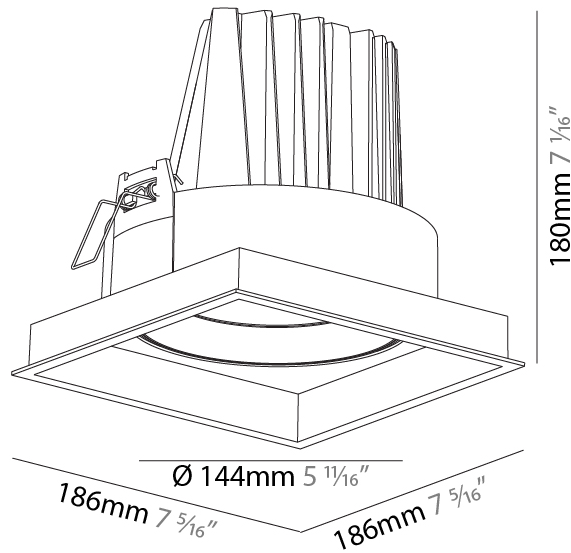

GENERAL

Series: Mechaniq Square Comfort
Subseries: Mechaniq Square Comfort Single
Brand: Prolicht
Division: Architectural
Mounting Type: Recessed
Mounting Location: Ceiling
Subcategory: Downlight

PHYSICAL

Diameter (mm): 144
Diameter (in): 5 11/16
Length (mm): 186
Length (in): 7 5/16
Height (mm): 180
Height (in): 7 1/16
Min. Recessing Depth (mm): 260
Min. Recessing Depth (in): 10 1/4
Light Distribution: Downlight
Weight (kg): 1.88
Weight (lbs): 4.14
Fixture Finish: SSR / BKV / CWI / CRY / HAB / UFT / ITA / RUA / FTG / MYG / LOD / PUS / FRO / FUP / KIA / POP / BLS / SPG / MEY / GOH / GUM / CHC / COM / ABZ / JAG / OBR / MOS / ROR
Fixture Material: Aluminum Die Cast
Cut-out Measurements: 175.00mm / 175.00mm

ELECTRICAL

Lamp Type: LED (Zhaga Standard)
Input Wattage (W): 46.2
Total Output Wattage (W): 42
Dimming: Tri-Mode (Non-Dimming and Phase Dimming (120Vac only) and 0-10V Dimming)
Driver Included: Yes
Driver Location: External
Driver Type: Constant Current - Universal
Driver Class: Class 2
Input Voltage (V): 120 - 277
Constant Current (MA): 1050

LED

Number of LEDs: 1
Color Temperature (°K): 2700 / 3000 / 3500 / 4000
Max. Delivered Lumen (lm): 3694.3(12°)/3431.9(24°)/3401.6(40°)
Nominal Lumen (lm): 4240
CRI: >90 CRI
Lamp Life (hrs): 50000

OPTICAL

Reflector: 12 / 24 / 40 / 58
Adjustability: Rotational 355°; Tilt 30°

RATINGS AND CERTIFICATIONS

Certified By: Certified for North American Standards
IP rating: IP44