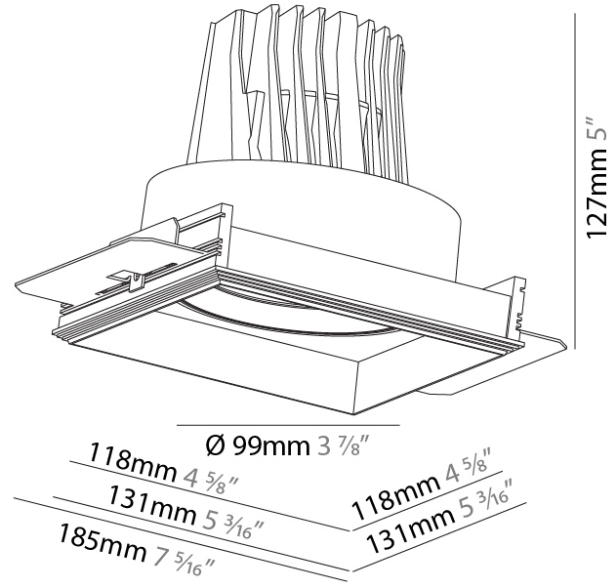

ELECTRICAL

Lamp Type: LED (Zhaga Standard)
Input Wattage (W): 13.2 (2700K) / 16.5
Total Output Wattage (W): 12.1 (2700K) / 14.7
Dimming: Tri-Mode (Non-Dimming and Phase Dimming (120Vac only) and 0-10V Dimming)
Driver Included: No
Driver Location: Recessed Housing
Driver Type: Constant Current - Universal
Driver Class: Class 2
Housing: See components
Input Voltage (V): 120 - 277
Constant Current (MA): 350

LED

Number of LEDs: 1
Color Temperature (°K): 2700 / 3000 / 3500 / 4000
Max. Delivered Lumen (lm): 830 / 930 / 1009 / 1030
CRI: >90 CRI
Lamp Life (hrs): 50000
Upon Request: Special Color Temperature RGB-W Tunable White Special LED

OPTICAL

Reflector: 8
Adjustability: Rotational 355°; Tilt 30°
Upon Request: Special Beam Angles

RATINGS AND CERTIFICATIONS

Available for international specifications by adding 'INT' at the end of the existing Model #. For assistance on 'custom' specifications, contact zteam@zaneen.com. In a constant effort to supply the best product, we reserve the right to change specifications or materials without notice. The most recent specification sheets are found at zaneen.com
IP rating: IP44