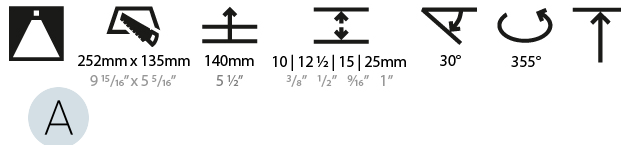

RATINGS AND CERTIFICATIONS

Zaneen Group Inc. © 2024, T 1800-388-3382, F 416-247-9319, www.zaneen.com
Certified By: Certified for North American Standards
Available for International specifications by adding "INT" at the end of the existing Model #. For assistance on 'custom' specifications, contact zteam@zaneen.com.
IP Rating: IP44
If a conflict occurs to supply the best product, we reserve the right to change specifications or materials without notice. The most recent specification sheets are found at zaneen.com