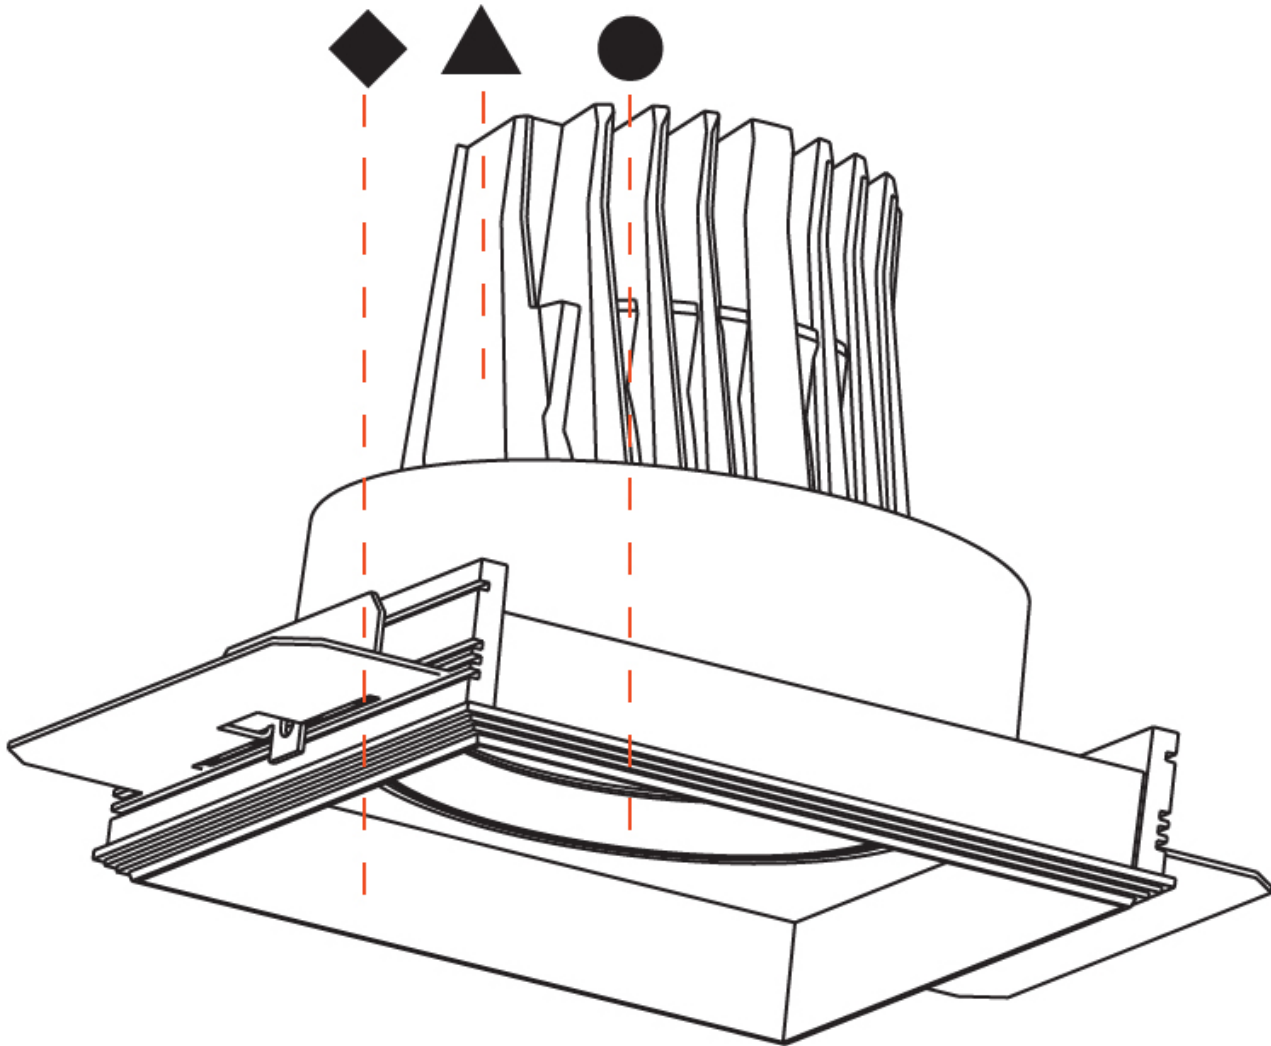

MECHANIQ SQUARE COMFORT SINGLE TRIMLESS

A35013-

PROJECT _____

TYPE _____

SPECIFIER _____

QUANTITY _____

DATE _____