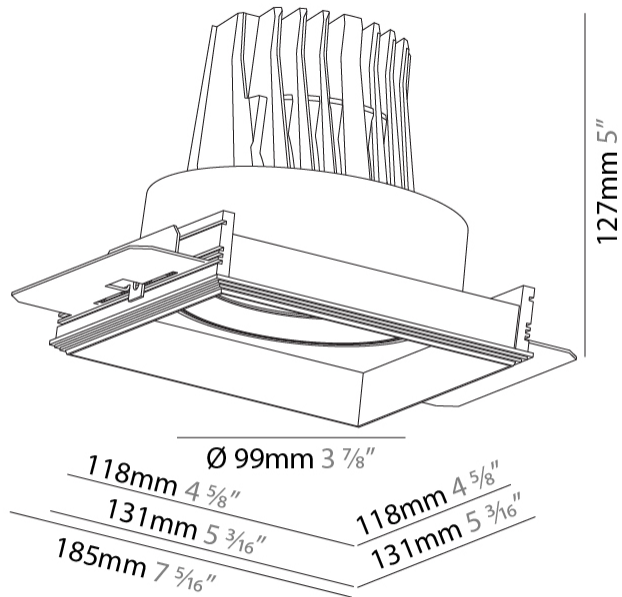

ELECTRICAL

Lamp Type: LED (Zhaga Standard)
Input Wattage (W): 28.6
Total Output Wattage (W): 26.4
Dimming: Tri-Mode (Non-Dimming and Phase Dimming (120Vac only) and 0-10V Dimming)
Driver Included: No
Driver Location: Recessed Housing
Driver Type: Constant Current - Universal
Driver Class: Class 2
Housing: See components
Input Voltage (V): 120 - 277
Constant Current (MA): 700

LED

Number of LEDs: 1
Color Temperature (°K): 2700 / 3000 / 3500 / 4000
Max. Delivered Lumen (lm): 2210 / 2270 / 2391 / 2440
CRI: >90 CRI
Lamp Life (hrs): 50000
Upon Request: Special Color Temperature RGB-W Tunable White Special LED

OPTICAL

Reflector: 18 / 26 / 40
Adjustability: Rotational 355°; Tilt 30°
Upon Request: Special Beam Angles

RATINGS AND CERTIFICATIONS

Zaneen Group Inc. © 2024. T 1-800-388-2362. F 416-247-9319. www.zaneen.com
Certified by: Certified for North American Standards
Available for International specifications by adding "INT" at the end of the existing Model #. For assistance on 'custom' specifications, contact zteam@zaneen.com.
IP rating: IP44
In a constant effort to supply the best product, we reserve the right to change specifications or materials without notice. The most recent specification sheets are found at zaneen.com