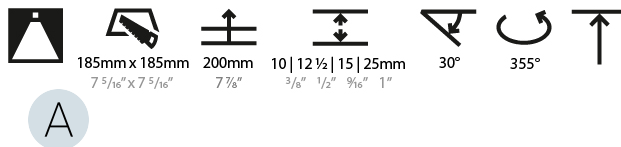

ELECTRICAL

Lamp Type: LED (Zhaga Standard)
Input Wattage (W): 23.1
Total Output Wattage (W): 21.2
Dimming: Tri-Mode (Non-Dimming and Phase Dimming (120Vac only) and 0-10V Dimming)
Driver Included: No
Driver Location: Recessed Housing
Driver Type: Constant Current - Universal
Driver Class: Class 2
Housing: See components
Input Voltage (V): 120 - 277
Constant Current (MA): 700

LED

Number of LEDs: 1
Color Temperature (°K): 2700 / 3000 / 3500 / 4000
Max. Delivered Lumen (lm): 1440 / 1490 / 1568 / 1600
CRI: >90 CRI
Lamp Life (hrs): 50000
Upon Request: Special Color Temperature RGB-W Tunable White Special LED

OPTICAL

Reflector: 8
Adjustability: Rotational 355°; Tilt 30°
Upon Request: Special Beam Angles

RATINGS AND CERTIFICATIONS

Zaneen Group Inc. © 2024, T 1800-388-3382, F 416-247-9319, www.zaneen.com
Certified By: Certified for North American Standards
Part of our commitment to supply the best product, we reserve the right to change specifications or materials without notice. The most recent specification sheets are found at zaneen.com